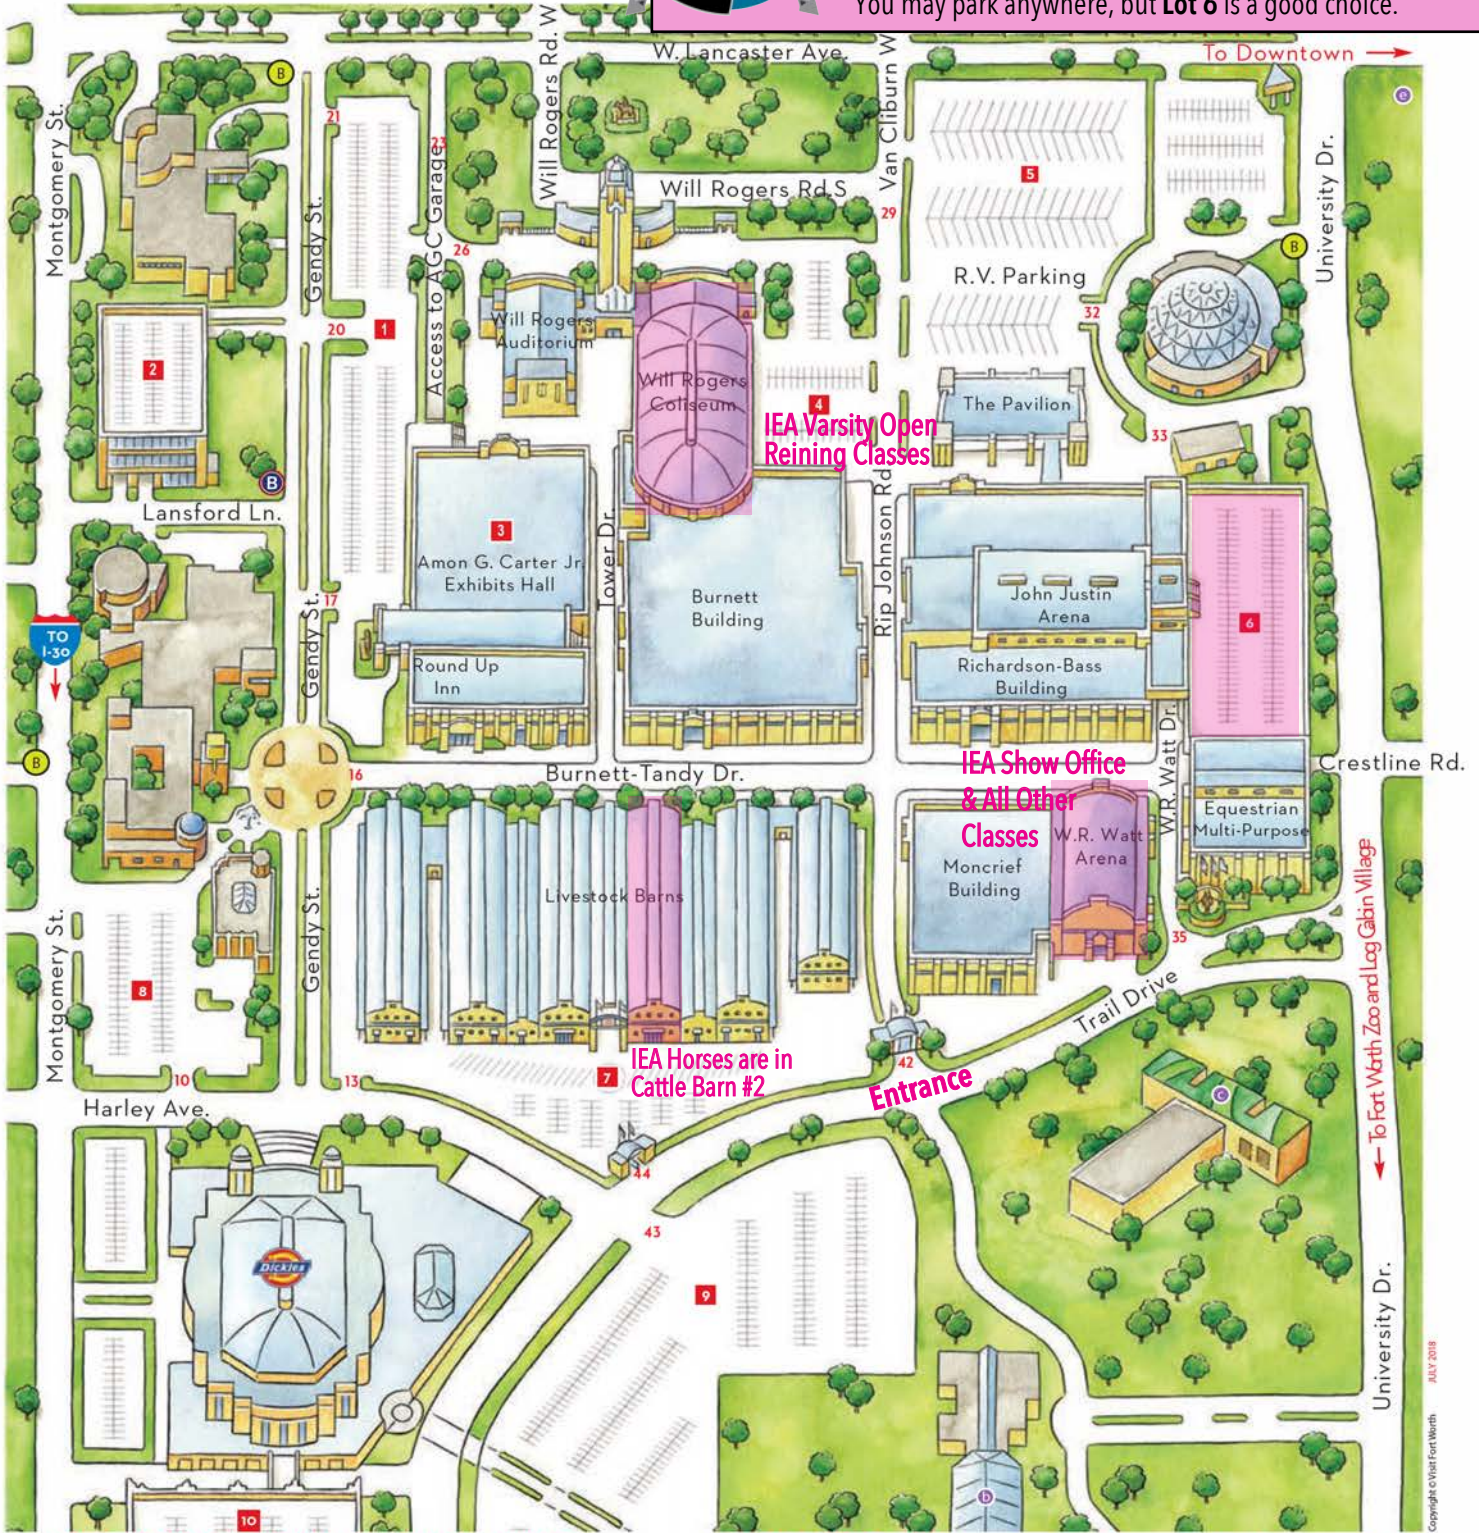

# WILL ROGERS MEMORIAL CENTER

## IEA Western National Finals 2026

Open Reining Classes - Will Rogers Coliseum  
 Intermediate Reining Classes - Watt Arena  
 Horsemanship & Ranch Riding Classes - Watt Arena  
 IEA Horses - Cattle Barn #2  
 You may park anywhere, but **Lot 6** is a good choice.

### WILL ROGERS MEMORIAL CENTER PARKING

- |                                  |                            |
|----------------------------------|----------------------------|
| <b>1</b> West/Orange Lot         | <b>6</b> Equestrian Garage |
| <b>2</b> Western Heritage Garage | <b>7</b> South Red Lot     |
| <b>3</b> Amon G. Carter Garage   | <b>8</b> North Harley Lot  |
| <b>4</b> East Coliseum/Red Lot   | <b>9</b> Yellow Lots       |
| <b>5</b> North Red Lot           | <b>10</b> Chevrolet Garage |

### TRANSPORTATION

- B** The "T" Bus Stops  
817.215.8600 \* The-T.com
- B** Fort Worth Bike Sharing  
817.348.0043 \* FortWorth.bCycle.com

Keep up with all the upcoming events at Will Rogers:

- facebook.com/WillRogersMC
  - twitter.com/WillRogersMC
- 3401 W. Lancaster Avenue  
 Fort Worth, Texas 76107  
 817.392.SHOW (7469)  
 WillRogersMemorialCenter.com