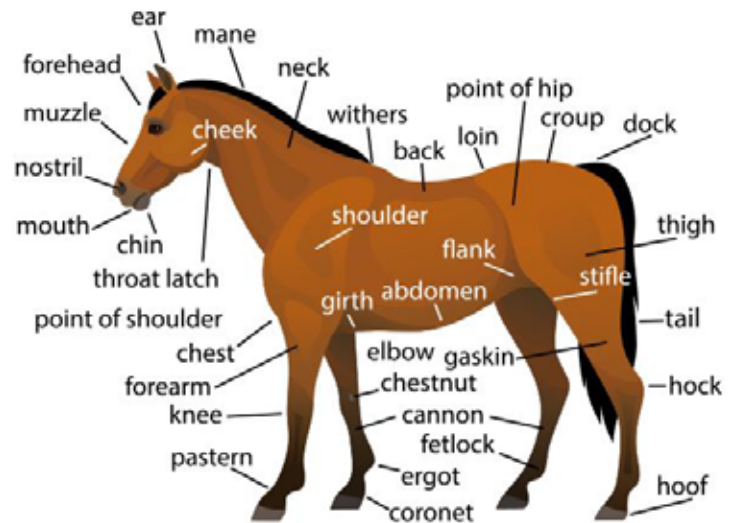

AMERICAN
PAINT
HORSE
ASSOCIATION

Calling all VENDORS, COLLEGES & ORGANIZATIONS... DEADLINE: FRIDAY, MAY 24, 2024

IEA is actively recruiting vendors, class & award sponsors, horse sponsors and advertisers for the **2024 IEA WESTERN NATIONAL FINALS** on **June 23-25, 2024** in Fort Worth, Texas.

(During the APHA World Championship Show)

Interested individuals and businesses should contact IEA Sales and Sponsorship Coordinator, **Megan Taylor** at megan@RideIEA.org to discuss details.

Vendor information can be found on the IEA website at www.rideiea.org/2024nationalfinals

NATIONAL HIPPOLOGY ACADEMY
INTERSCHOLASTIC EQUESTRIAN ASSOCIATION

Did you know IEA had a **National Hippology Academy**? This re-branding of the Horsemanship Program offers both IEA Rider members and non-rider members of all ages more equine educational opportunities.

The National Hippology Academy aims to provide:

- Educational materials on Hippology
- Seasonal educational series'
- Social media competitions and engagements
- Exclusive guest speakers
- The National Hippology Academy Quiz series

The National Hippology Academy Quiz Series, formally known as the Online Horsemanship Quizzes, is now divided into different age-based difficulty levels. At the end of the season, a Final Quiz will be posted. Participants who score 75% or higher will receive a free t-shirt. The top scoring participant in each category will win a prize.

For more information, contact Jennifer Eaton at jenn@RideIEA.org or call (877) RIDE-IEA ext. 203. Follow us on Facebook and Instagram to become part of the National Hippology Academy online community. @RideIEA @NHAbbyIEA