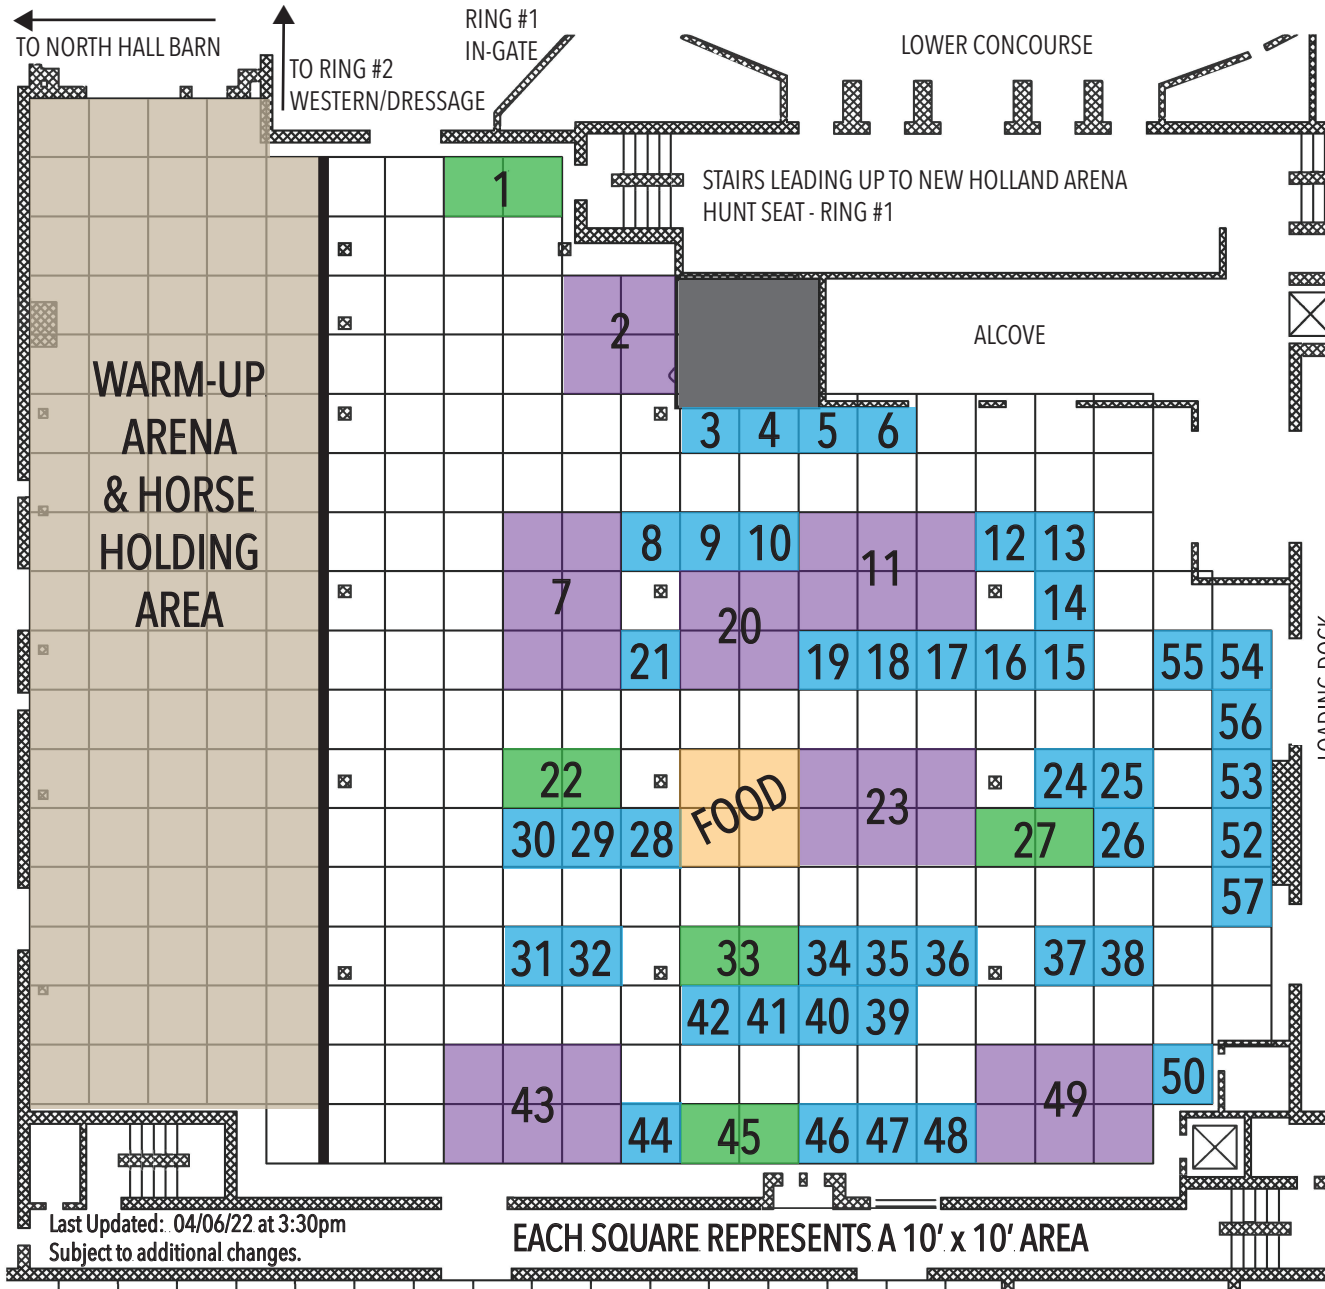

IEA 20th Anniversary National Finals - April 28-May 1, 2022

Pennsylvania Farm Show Complex and Expo Center - Harrisburg, PA

VENDOR AREA - NORTHEAST HALL

INTERSCHOLASTIC EQUESTRIAN ASSOCIATION

VENDOR LIST

- | | |
|---|---|
| Alorian Saddlery - 11 | It's A Haggerty's - 17 |
| APHA - 55 | JJ Tees - 27 |
| Athletic Equestrian - 5 | Johnson & Wales University - 24 |
| Averett University - 35 | Judy Goldthwait Equine Art - 22 |
| Besco Awards - 23 | Keiser University - 26 |
| CE Wellness - 31 | Lake Erie College - 47 |
| Chatham Hall - 6 | LM Boots - 29 |
| Cotton Candy's - 15 | M. Equestrian Solutions - 33 |
| CWD Sellier - 42 | Midway University - 57 |
| Delaware Valley University - 36 | Mount Holyoke College - 4 |
| Emory & Henry College - 41 | NRHA - 8 |
| Equestrian Buckle Belts - 13 | Otterbein University - 21 |
| Equestrian Team Apparel - 49 | Peppy Pony Treatery - 28 |
| Equine Mastery | Plaid Horse, The - 37 |
| Education System - 12 | Posh Pony Boutique, The - 20 |
| EquiParent - 54 | Savannah College of Art and Design - 32 |
| Garrison Forest - 40 | Show Trunk II, The - 43 |
| Goucher College - 48 | St. Andrews University - 16 |
| Green is the New Blue - 53 | Sweet Briar College - 38 |
| Grier School - 14 | University of Findlay - 9 |
| Hartpury University - 56 | USHJA - 30 |
| hippique - 39 | USPC - 46 |
| Hollins University - 19 | Veltri Sport - 52 |
| IEA Hippology Academy - 45 | Wear Your Passion - 50 |
| IEA Marketing - 2 | Wilmington College - 18 |
| IEA Volunteers - 1 | Wilson College - 25 |
| IEA Youth Board - 44 | Winslow Photography - 7 |
| IHSA - 10 | |
| Ink Horse Publishing - 3 | |
| Intercollegiate Dressage Association - 34 | |